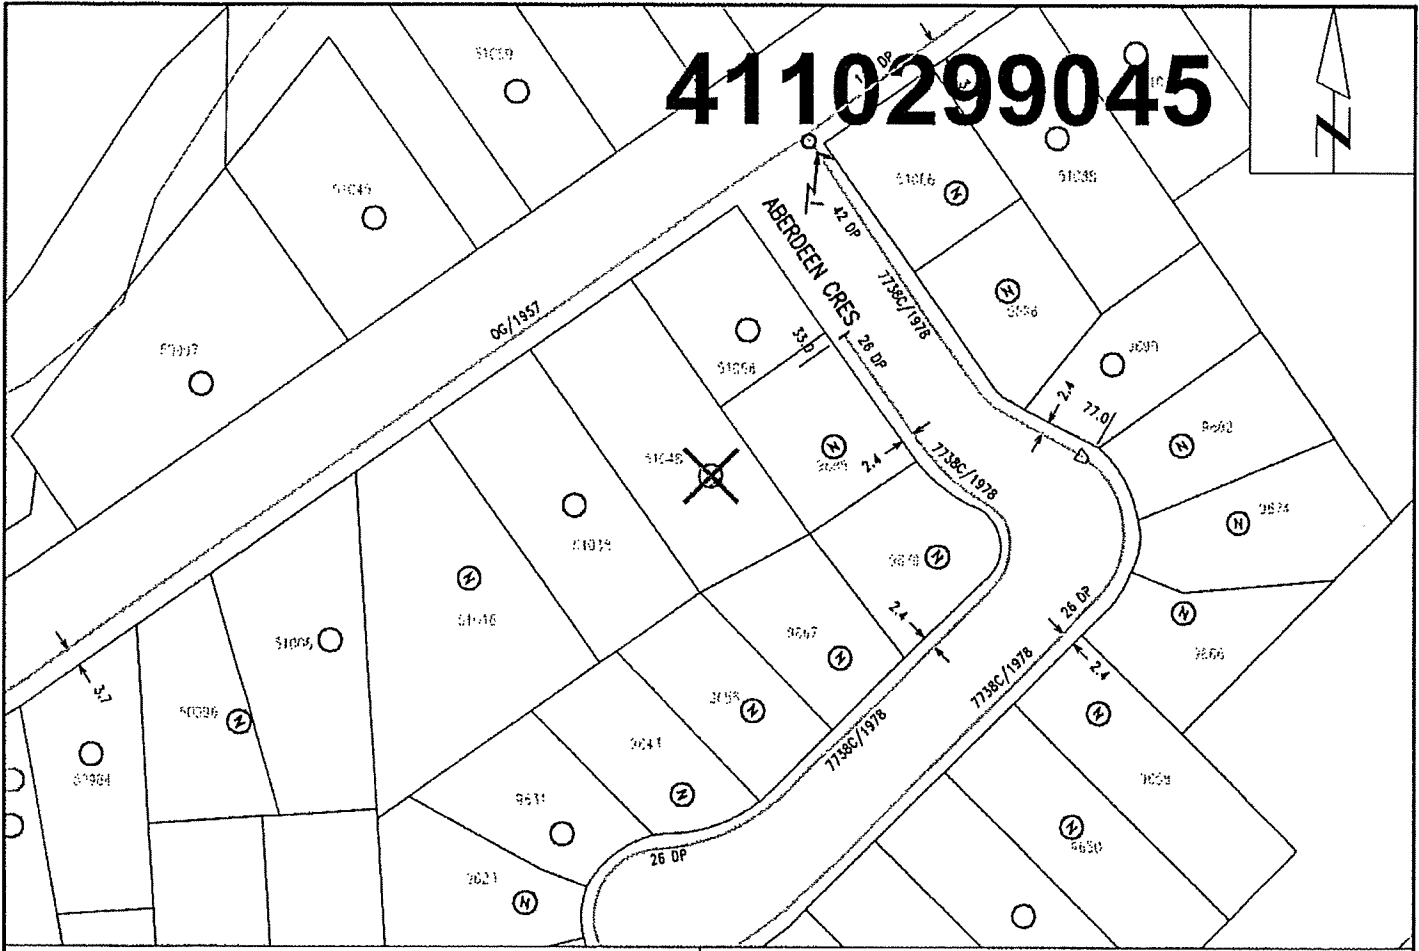

4110299045

Nearest Intersection: Aberdeen Cres and Yale Rd.
Distance from lot to Intersection is 63 meters (82 degrees North of East).
View Scale: 1:1000

51048 Yale Rd, Rosedale
Order #: 31000734 Prem #: 275546 City Limits: Chilliwack
X: 1305545490.00 Y: 471381112.00 2018/05/10

FORTS BC GAS
GAS SERVICE ABANDONMENT
SIDING YALE RD
ROSEDALE

NOTES: FIG 3.4.1. MANUAL
LANE CLOSURE WITH
TAPS. TWO LANE -
TWO WAY ROADWAY

FRATS # 3000734 JUNE 2/18